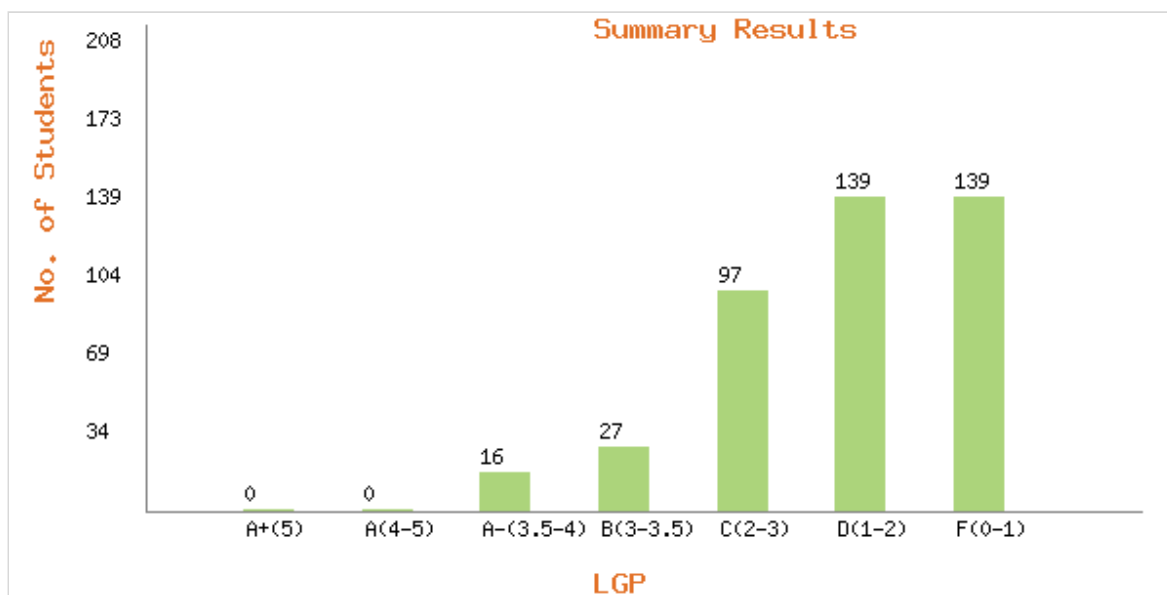

Humanities

2022-23

XII

COMILLA GOVERNMENT COLLEGE
2ND YEAR (FINAL)-2024
Top Sheet

Total Passed **9**Total Failed **343**Total Student **352**

SI No	Course ID	Course Name	Full Marks	Pass Marks	A+	A	A-	B	C	D	F
1	BAN-102	BANGLA	200	132			11	32	60	43	206
2	ENG-108	ENGLISH	200	132					1	32	319
3	ICT:275	ICT	100	66		1	2	1	15	3	330
4	ECO:110	ECONOMICS	200	132	5	11	19	30	20	6	225
5	ISH-268	ISLAMIC HISTORY & CULTURE	200	132	1	9	15	50	76	6	174
6	CIV-270	CIVIES & GOOD GOVERNANCE	200	132		1	1	28	59	21	237
7	LOG-122	LOGIC	200	132			3	9	7	2	68
8	AGE-240	AGRICULTURAL EDUCATION	200	132	2	13	38	57	12		203