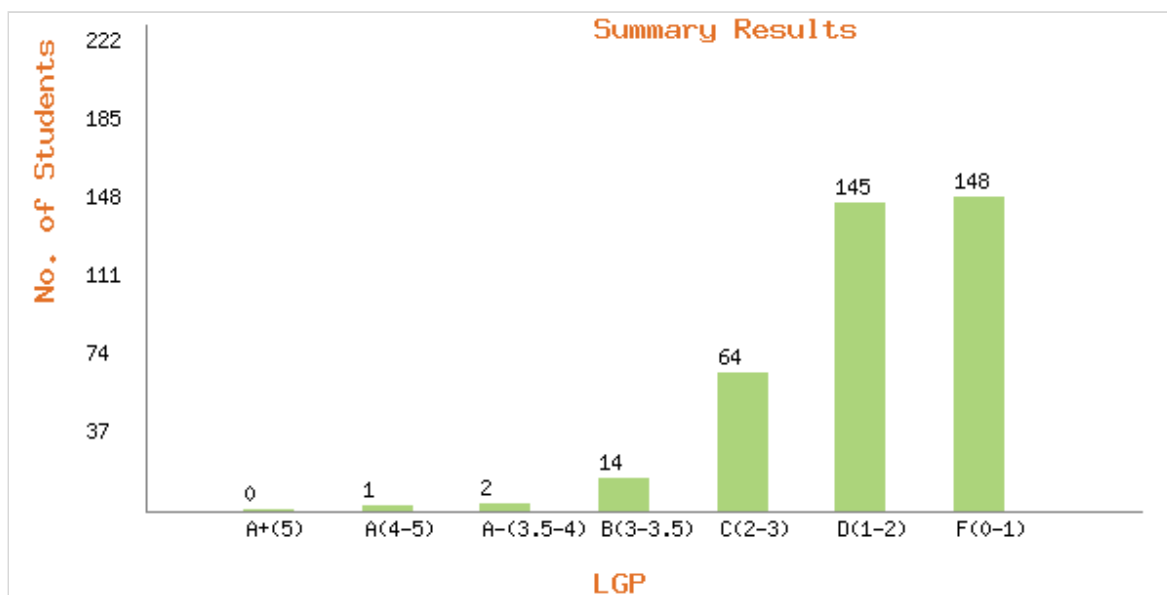

Business Studies

2023-24

XI

COMILLA GOVERNMENT COLLEGE
1ST YEAR (HALF YEAR)-2024
Top Sheet

Total Passed **28**

Total Failed 302

Total Student 330

SI No	Course ID	Course Name	Full Marks	Pass Marks	A+	A	A-	B	C	D	F
1	BAN-101	BANGLA 1ST & 2ND PAPER	100	24			3	52	73	30	171
2	ENG-107	ENGLISH 1ST & 2ND PAPER	100	24			1	36	98	97	97
3	ICT-275	ICT	75	18	6	5	3	10	27	6	272
4	ACT-253	ACCOUNTING 1ST & 2ND PAPER	100	24	3	12	19	37	43	14	201
5	FIN-292	FINANCE BANKING & BIMA 1ST & 2ND PAPER	100	24			7	26	39	12	160
6	BOM-277	BUSINESS ORGANIZATION & MANAGEMENT	100	24	3	16	41	47	42	13	167
7	AGE:239	AGRICULTURAL EDUCATION 1ST & 2ND PAPER	75	18			4	7	41	9	237
8	MKT-286	Production Management & Marketing	100	24		4	6	5	6		63
9	ECO:109	ECONOMICS 1ST & 2ND PAPER	100	24					3	2	26